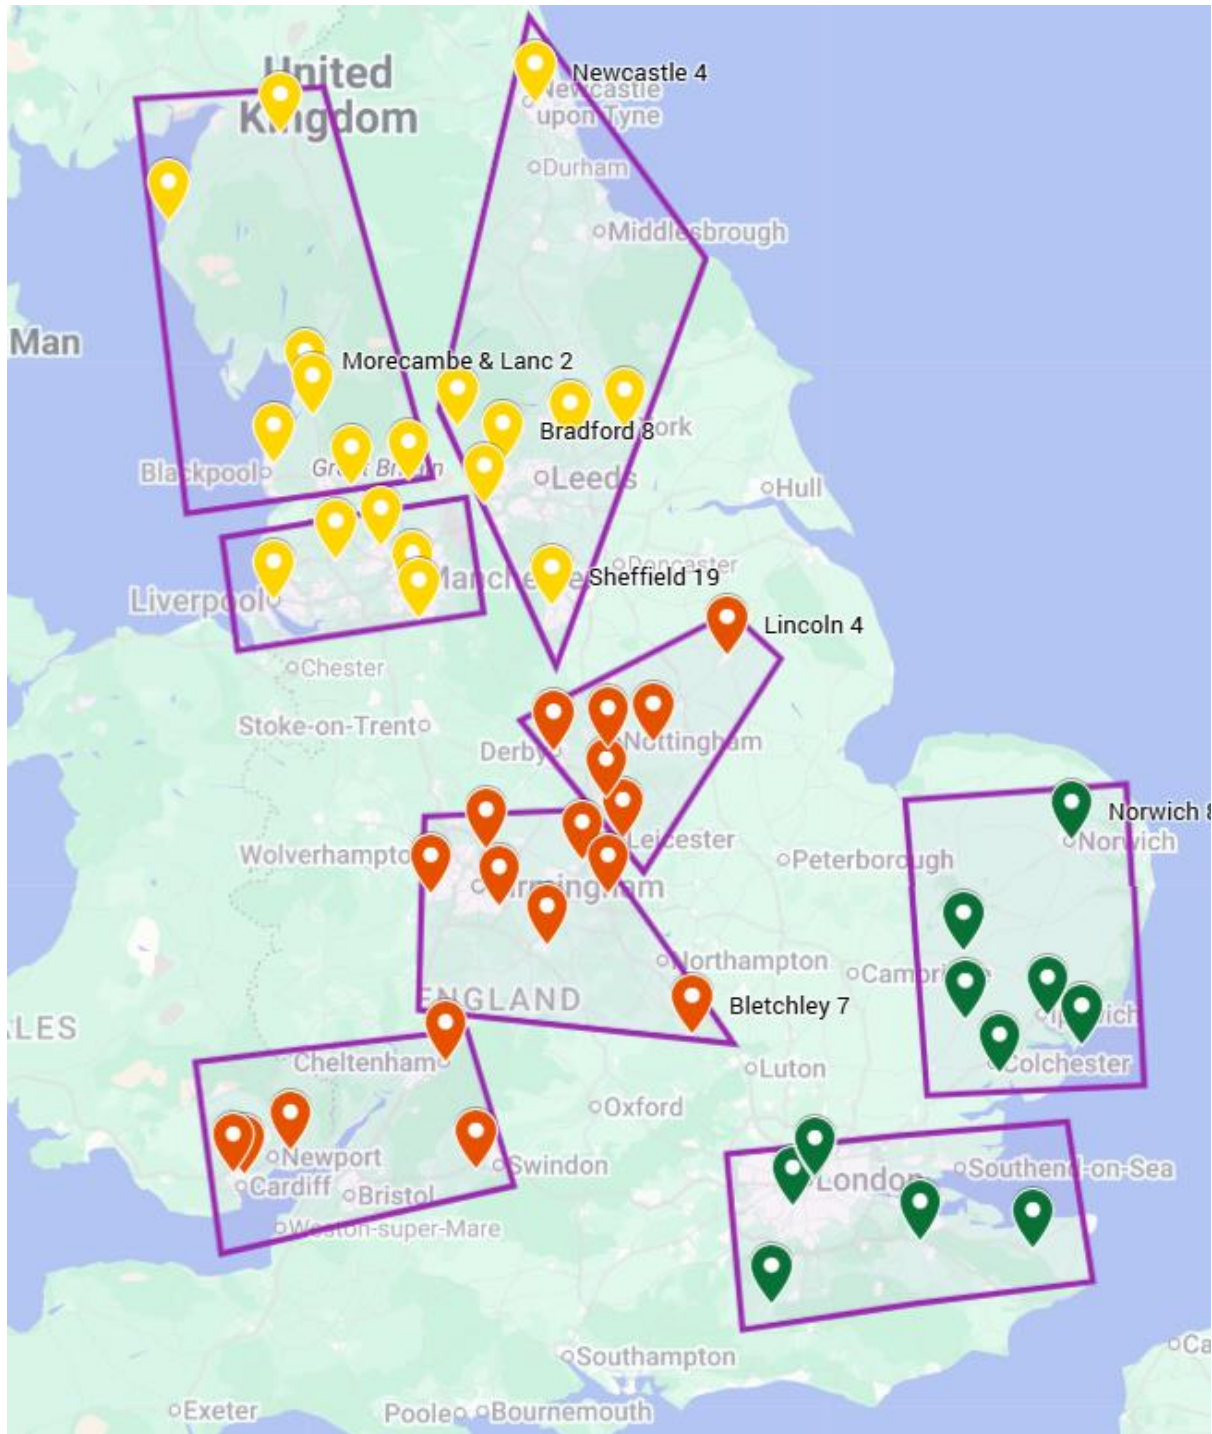

Boundaries and structure

A minor reorganisation of ASC regions and areas took place in summer 2026.

Numbers of members and numbers of clubs fell post pandemic and whilst they have now more or less stabilised, the old 17 area - 6 region structure resulted in some tiny areas and a couple of tiny regions. Some areas are down to two or three clubs and two of our regions are the size of areas.

New regions and areas

Old Region	New Region	New Area	Club
Midlands	Midlands & Wales 3 areas, 18 clubs	North Mids	Derby
			Leicester
			Lincoln
			Loughborough

			Newark
			Nottingham
		South Mids	Barwell Cedars
			Lutterworth
			Leamington Spa
			Sans Souci
			Stourbridge
			Sutton Coldfield
			Bletchley
South East			
SWAW		Wales & SW	Cheltenham
			Cardiff
			Cardiff Mixed
			Newport
			Swindon
Western	Northern 3 areas, 19 clubs	Lancashire & Cumbria	BAE
			Burnley
			Carlisle
			Morecambe & Lanc
			South Lancaster
			West Cumbria
			Wyre
		Manchester & Merseyside	Bolton
			Liverpool
			Mancs Peterloo
			Stockport Ladybrook
			Wigan
		Eastern	Yorkshire & NE
Craven			
Halifax & Huddersfield			
Newcastle			
Sheffield			
Wetherby			
York			
Scotland	Scotland 2 areas, 12 clubs	Scotland Central	Central Scotland
			Dunfermline
			Edinburgh
			Winchburgh
		Scotland N & W	Elgin

			Granite City
			Inverurie
			Perth
			Strathmore
			Cowal
			Dunoon
			Glasgow
South East	Southern 2 areas, 13 clubs (incl 2 Corporate)	East Anglia	Bury St Edmunds
			Colchester
			Deben
			Felixstowe
			Ipswich
			Norwich
			Sudbury
		South East	Canterbury
			Horsham
			West Kent
			Wimbledon
			Nomura
			RSA

Map showing new regions:

Map showing regions with new area lines (England)

Map showing regions with new area lines (Scotland)